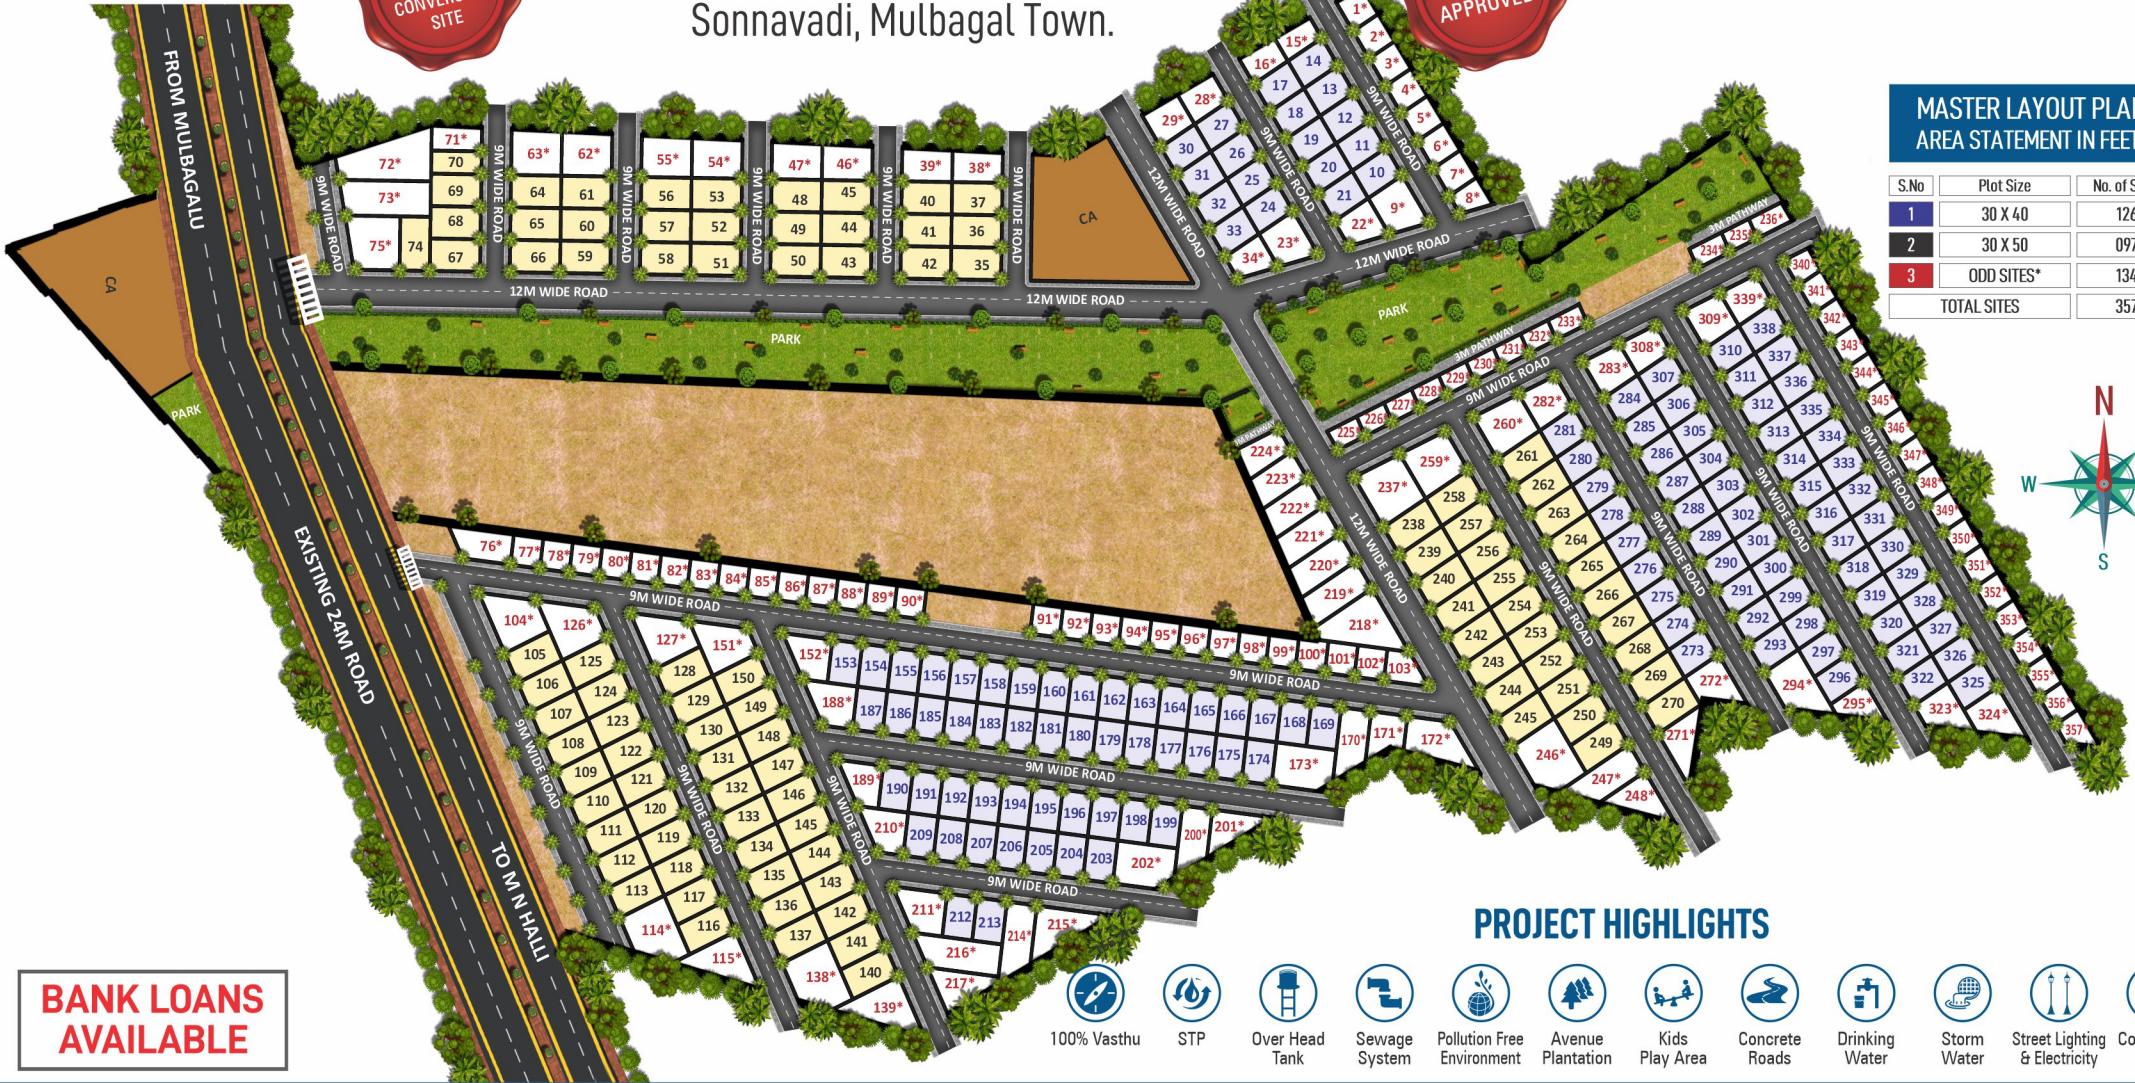

SITES FOR SALE

@ Near to Teachers Colony,
Sonnabadi, Mulbagal Town.

MASTER LAYOUT PLAN AREA STATEMENT IN FEET		
S.No	Plot Size	No. of Sites
1	30 X 40	126
2	30 X 50	097
3	ODD SITES*	134
TOTAL SITES		357

**BANK LOANS
AVAILABLE**

PROJECT HIGHLIGHTS

- 100% Vasthu
- STP
- Over Head Tank
- Sewage System
- Pollution Free Environment
- Avenue Plantation
- Kids Play Area
- Concrete Roads
- Drinking Water
- Storm Water
- Street Lighting & Electricity
- Compound Wall

+91 99000 11922, 99000 19144, 99000 11243

Location Advantages

Location Map
(Not to Scale)

VR INNOVATIVE GLOBAL CITY
Residential Plots @ Mulbagal Town

Schools:

- + R.K. International School
- + St. Anne's High School
- + Jain International School
- + R.M. International School
- + Amara Jyothi PU College